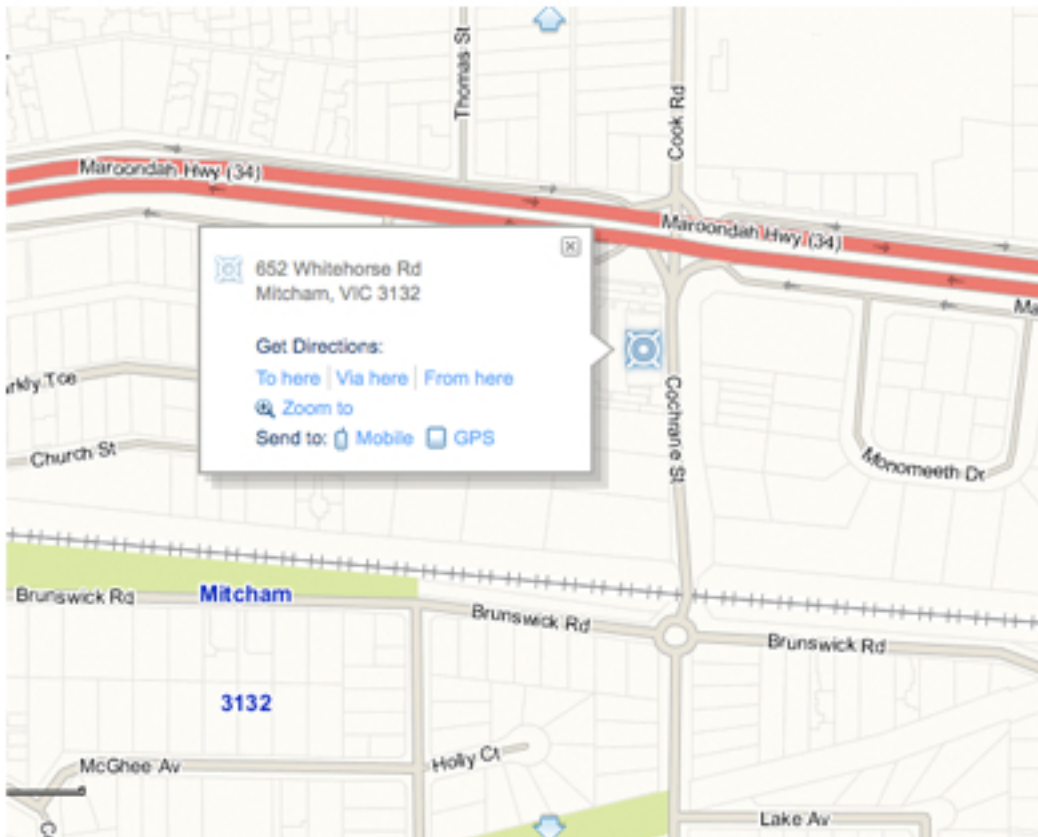

It's made for you

650 – 652 Whitehorse Road Mitcham, Victoria
www.sulfaro.com.au +613 98724608

Saturday 9.30 am - 5.00 pm
Trading Hours:
Monday - Friday 10.00 am - 5.00 pm
Sunday 11.00 am - 4.00 pm